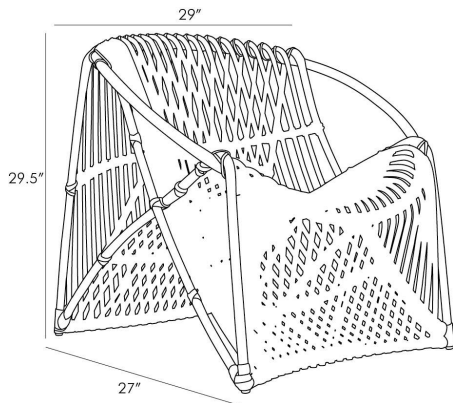

ARTERIOS

ELEANOR LOUNGE CHAIR

5592
Gray Wash, Rattan

Rich with sweeping lines inspired by Spanish architect Santiago Calatrava's World Trade Center Hub known as the Oculus this chair delivers an undeniably unique style. Rattan poles with light gray leather bindings are shaped over a circular frame creating a deep seat with curves that hug you from every angle. The negative space creates an airy volume. A gray wash finish accentuates the organic materials and adds an extra element of natural class. finish will vary.

APPEARANCE

Materials	Rattan, Rattan, Leather
Finishes	Gray Wash, Gray Wash, Light Gray
Finish Will Vary	Yes
Top Coat/Sealant	No

DIMENSIONS

Overall	W: 29 in x D: 27 in x H: 29.5 in
Foot Print	W: 29 in x D: 27 in
Arm	H: 23 in
Seat Back	H: 21 in
Seat	W: 22 in x D: 20 in x H: 16 in

SHIPPING

Shipping Requirements	Truck Ship
Product Weight	16.5 lbs
Gross Weight 1	23.0 lbs
Shipping Box 1	W: 30.8 in x D: 30.4 in x H: 34.7 in

CONTRACT

Contract Suitability	Contract Suitable With Conditions
Contract Conditions	Not for use in high traffic/public spaces