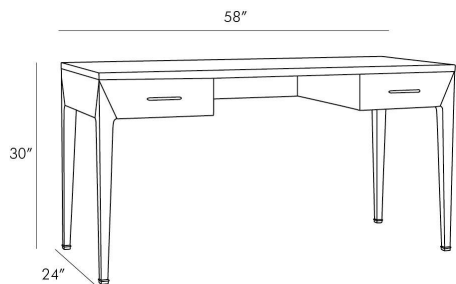

## DUBLIN DESK

5602  
Smoke, Oak Wood

This petite desk puts forth a simple and straightforward style. Its functional design favors clean lines and absolute angles that define the space it occupies. A smoke finish enhances the natural grains of its solid oak construction and faceted vintage brass pulls effortlessly elevate its modest aesthetic. Smaller in scale we see this piece best utilized as a compact desk or a vanity table.

### DIMENSIONS

Overall	W: 58 in x D: 24 in x H: 30 in
Foot Print	W: 58 in x D: 24 in