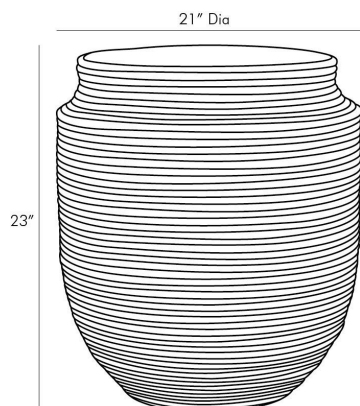

ARTERIOS

FRISCO ACCENT TABLE

5603
Tobacco Wash, Rattan

Inspired by the classic shape that defines traditional Etruscan vases this full-bodied end table puts the fun in functional. With curves that slightly taper at the top and lead into a robust cylindrical base this piece's shape is reminiscent of clay spinning on a potter's wheel. It is crafted entirely of wrapped rattan finished in a tobacco wash further accenting its natural composition. A stylish and organic construct for both traditional and modern spaces. finish will vary.

APPEARANCE

Materials	Rattan, Rattan
Finishes	Tobacco Wash, Tobacco Wash
Finish Will Vary	Yes
Top Coat/Sealant	No

DIMENSIONS

Overall	Dia: 21.0 in x H: 23 in
---------	-------------------------

SHIPPING

Product Weight	10.5 lbs
Gross Weight 1	15.0 lbs
Shipping Box 1	W: 23.3 in x D: 21.0 in x H: 21.0 in