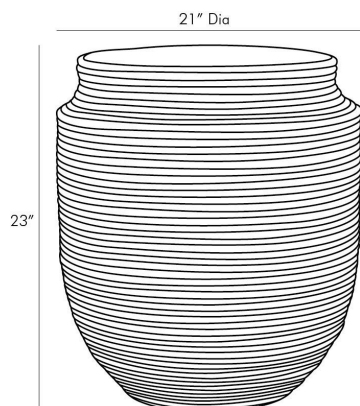

ARTERIOS

FRISCO ACCENT TABLE

5603
Tobacco Wash, Rattan

Inspired by the classic shape that defines traditional Etruscan vases this full-bodied end table puts the fun in functional. With curves that slightly taper at the top and lead into a robust cylindrical base this piece's shape is reminiscent of clay spinning on a potter's wheel. It is crafted entirely of wrapped rattan finished in a tobacco wash further accenting its natural composition. A stylish and organic construct for both traditional and modern spaces. finish will vary.

| | |
|---------|-------------------------|
| Overall | Dia: 21.0 in x H: 23 in |
|---------|-------------------------|

SHIPPING

| | |
|----------------|--------------------------------------|
| Product Weight | 10.5 lbs |
| Gross Weight 1 | 15.0 lbs |
| Shipping Box 1 | W: 23.3 in x D: 21.0 in x H: 21.0 in |