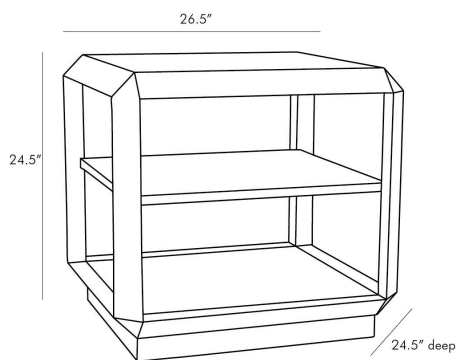

## DANI SIDE TABLE

5604  
Ebony, Walnut Wood

A contemporary design constructed with natural materials the Dani finds balance in style and function. Walnut in an ebony finish is crafted in an angular fashion inspired by the many facets of emerald cut stones. The open form plays on the symmetry of its geometric arrangement creating a striking visual aesthetic that is sure to catch one's eye. This three-shelf structure is the perfect platform for curated collections of objets d'art.

### DIMENSIONS

Overall	W: 26.5 in x D: 24.5 in x H: 24.5 in
Foot Print	W: 20 in x D: 20 in
Table Top	W: 22 in x D: 20 in