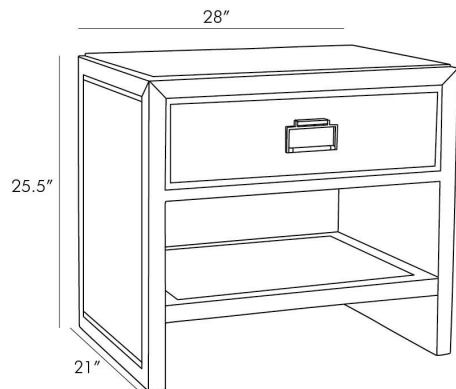

ARTERIOS

ETHAN SIDE TABLE

5605
Brindle, Eucalyptus Veneer

Organic elegance takes the reins with this simple yet stylish storage option. A solid wood frame is fitted with a eucalyptus veneer creating a sense of movement along the grains. The profile of this end table may seem traditional by design thought it's anything but that. A single top drawer is accented with an antique brass drop handle topped with a clear acrylic bar modernizing its rustic aesthetic. An open bottom shelf provides extra storage while delivering the illusion of added space.

APPEARANCE

Materials	Eucalyptus Veneer, Eucalyptus Veneer, Brass, Acrylic
Finishes	Brindle, Brindle, Antique Brass, Clear
Finish Will Vary	Yes
Top Coat/Sealant	No

DIMENSIONS

Overall	W: 28 in x D: 21 in x H: 25.5 in
Foot Print	W: 28 in x D: 21 in

SHIPPING

Shipping Requirements	Truck Ship
Product Weight	82.5 lbs
Gross Weight 1	101.0 lbs
Shipping Box 1	W: 30.2 in x D: 31.2 in x H: 24.1 in

CONTRACT

Contract Suitability	Contract Suitable As Is
----------------------	-------------------------