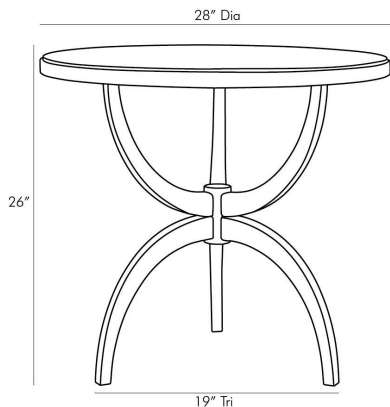

ARTERIOS

DOREY END TABLE

5607
Smoke, Oak Wood

This end table draws inspiration from the swooping lines of diamond prong settings that oh-so-elegantly present those faceted crystal structures. Crafted from solid oak and oak veneer in a smoke finish lending a sultry sensibility to its exquisite form and organic composition this piece delivers stylish stability that is unmatched. A functional accent that works in a variety of settings.

APPEARANCE

Materials	Oak Wood, Oak Wood
Finishes	Smoke, Smoke
Finish Will Vary	Yes
Top Coat/Sealant	No

DIMENSIONS

Overall	Dia: 28.0 in x H: 26 in
Foot Print	W: 19 in x D: 19 in
Table Top	Dia: 28.0 in x H: 1.5 in

SHIPPING

Product Weight	24.0 lbs
Gross Weight 1	39.5 lbs
Shipping Box 1	W: 30.8 in x D: 27.2 in x H: 27.2 in

CONTRACT

Contract Suitability	Contract Suitable With Conditions
Contract Conditions	For an additional fee, a clear, protective coating can be added