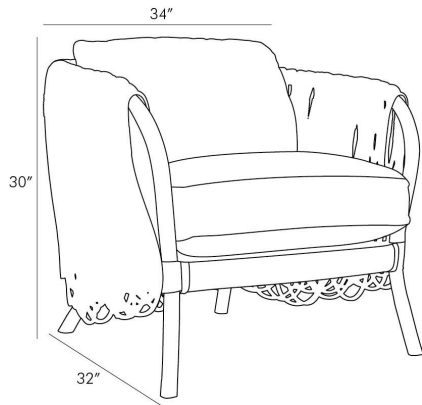

ARTERIOS

STRATA LOUNGE CHAIR

5613
White, Muslin

All of the incredible qualities of rattan are prevalent in this handsome chair. The core of the piece is made by using bent rattan poles formed into a comfortable curvature that hugs you while you're sitting. Thick square-cut strips of rattan are looped to create the intricate overlapping pattern that wraps the entire frame. Its organic aesthetic is modernized in a gray wash finish. Muslin cushions allow you to cover this chair accordingly.

APPEARANCE

Materials	Muslin, Rattan
Finishes	White, Gray Wash
Finish Will Vary	Yes
Top Coat/Sealant	No

DIMENSIONS

Overall	W: 34 in x D: 32 in x H: 30 in
Foot Print	W: 34 in x D: 32 in
Arm	H: 28 in
Seat Cushion Thickness	H: 5 in
Seat	W: 26 in x D: 24 in x H: 21 in