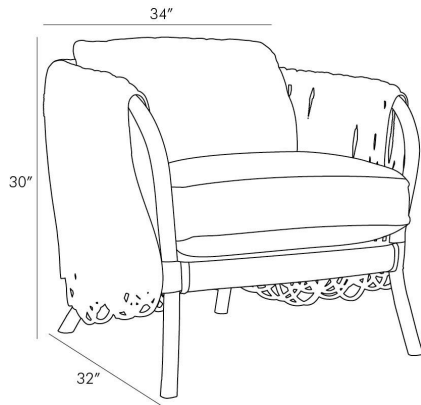

ARTERIOS

STRATA LOUNGE CHAIR

5613
White, Muslin

All of the incredible qualities of rattan are prevalent in this handsome chair. The core of the piece is made by using bent rattan poles formed into a comfortable curvature that hugs you while you're sitting. Thick square-cut strips of rattan are looped to create the intricate overlapping pattern that wraps the entire frame. Its organic aesthetic is modernized in a gray wash finish. Muslin cushions allow you to cover this chair accordingly.

APPEARANCE

Materials	Muslin, Rattan
Finishes	White, Gray Wash
Finish Will Vary	Yes
Top Coat/Sealant	No

DIMENSIONS

Overall	W: 34 in x D: 32 in x H: 30 in
Foot Print	W: 34 in x D: 32 in
Arm	H: 28 in
Seat Cushion Thickness	H: 5 in
Seat	W: 26 in x D: 24 in x H: 21 in