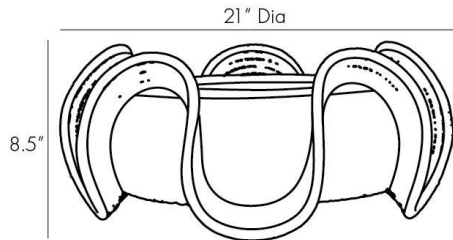

ARTERIO RS

GRISHA CENTERPIECE

5614
Natural, Rattan

When designing the Grisha, we looked to hand-weaving techniques long practiced in many cultures across the world. Each centerpiece is crafted by artisans who mold thin bendable rattan into this unique concentric form. Natural and black-stained rattan make this an ideal addition to tablescapes in natural settings. Finish will vary.

| | |
|------------|--------------------------|
| Overall | Dia: 21.0 in x H: 8.5 in |
| Foot Print | Dia: 21.0 in |

SHIPPING

| | |
|----------------|-------------------------------------|
| Product Weight | 2.51 lbs |
| Gross Weight 1 | 5.51 lbs |
| Shipping Box 1 | W: 21.0 in x D: 21.0 in x H: 9.0 in |