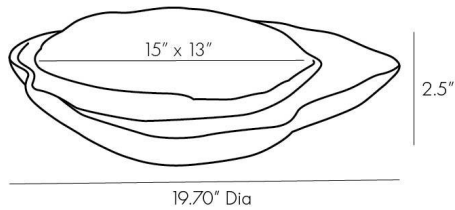

# ARTERIO RS

## HOLLIE TRAYS, SET OF 2

5622  
Black & White, Resin

Explore the concept of yin and yang in this duo of trays. Black and white combinations sweep large-scale resin foundations, each with its own distinct swirl pattern. Organic edges give the set enhanced natural appeal. Showcased solo or as a pair, the Hollie trays stun as a centerpiece or valet. Finish will vary.

### DIMENSIONS

Overall Large	Dia: 20.0 in x H: 2.5 in
Overall Small	W: 13 in x D: 15 in x H: 2.5 in