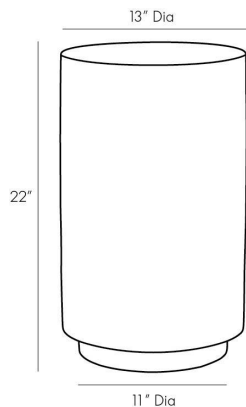

ARTERIO RS

HERBIE ACCENT TABLE

5640

Jade Faux Marble, Concrete Composite

A jade faux-marble finish instantly transforms the lightweight concrete construction of this accent table into a functional work of art. Light to green hues span the surface, gathering and dispersing alongside the simulated veining to create a look that will leave you transfixed. Its structural foundation anchors a room and provides the perfect platform for a tray of savories. Finish will vary.

APPEARANCE

Materials	Concrete Composite, Concrete Composite
Finishes	Jade Faux Marble, Jade Faux Marble
Finish Will Vary	Yes
Top Coat/Sealant	Yes

DIMENSIONS

Overall	Dia: 13.0 in x H: 22 in
Foot Print	Dia: 11.0 in
Table Top	Dia: 13.0 in

SHIPPING

Product Weight	44.1 lbs
Gross Weight 1	55.12 lbs
Shipping Box 1	W: 18.0 in x D: 18.0 in x H: 27.0 in

CONTRACT

Contract Suitability	Contract Suitable As Is

SWATCHES

JCSW 4x4 Swatch: Jade Faux Marble Concrete