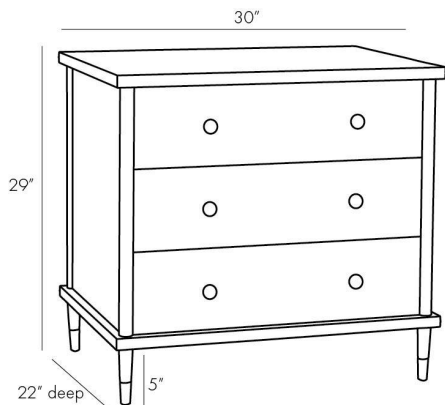

ARTERIOS

JOBE CHEST

5642
Smoke, Oak Veneer

This handsome chest features a deep three-drawer construction with ample storage space. A rift-sawn oak grain foundation presents bronze brass hardware that glisten against the smoke stain and make this piece functional. Pair with the matching desk to complete the look.

APPEARANCE

Materials	Oak Veneer, Oak Veneer, Brass
Finishes	Smoke, Smoke, Bronze
Finish Will Vary	No
Top Coat/Sealant	Yes

DIMENSIONS

Overall	W: 30 in x D: 22 in x H: 29 in
Foot Print	W: 29 in x D: 21 in
Leg	H: 5 in
Drawer Interior	W: 25 in x D: 15 in x H: 4.5 in
Table Top	W: 30 in x D: 22 in

SHIPPING

Shipping Requirements	Special Handling Required
Product Weight	77.16 lbs
Gross Weight 1	88.18 lbs
Shipping Box 1	W: 30.0 in x D: 22.0 in x H: 28.5 in

CONTRACT

Contract Suitability	Contract Suitable As Is
----------------------	-------------------------