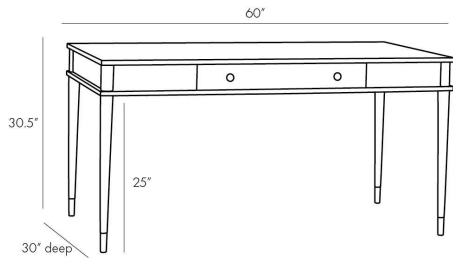

ARTERIOS

JOBE DESK

5646
Smoke, Oak Veneer

This handsome writing desk looks great on its own, but can also handle sprawling paperwork given its generous surface area. The top features a rift-sawn oak grain and solid 3 band framing the edge. Bronze brass ferrules and hardware glisten against the smoke stain. We have also added adjustable levelers on the feet—truly, it is all in the details.

APPEARANCE

Materials	Oak Veneer, Oak Veneer, Brass
Finishes	Smoke, Smoke, Bronze
Finish Will Vary	No
Top Coat/Sealant	Yes

DIMENSIONS

Overall	W: 60 in x D: 30 in x H: 30.5 in
Foot Print	W: 60 in x D: 30 in
Clearance	H: 25 in
Drawer Interior	W: 27.5 in x D: 17 in x H: 3 in
Table Top	W: 60 in x D: 30 in