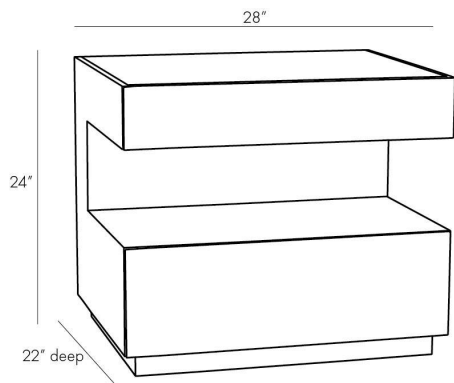

## GERON SIDE TABLE

5649  
Satin Walnut, Walnut Veneer

The modular concept of this end table delivers a defining element to a space. C-shaped construction features a satin walnut on oak veneer finish that hones in on natural textures, but in a more visual and less tactile way. A black gloss lacquer finishes the tabletop while its nearly hidden base completes the look with a black wood finish for a contemporary contrast to its Mid-Century appeal. The Geron is structural, functional art for modern spaces.

### DIMENSIONS

Overall	W: 28 in x D: 22 in x H: 24 in
Foot Print	W: 28 in x D: 22 in
Base	H: 2 in
Table Top Thickness	H: 5 in