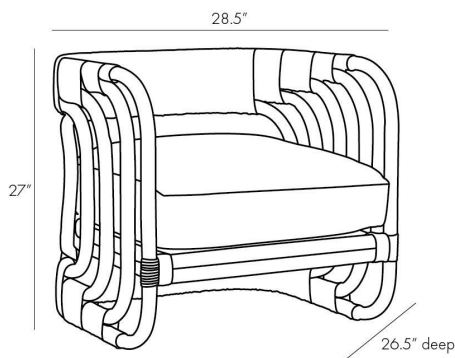

## HAMZA CHAIR

5663  
Mink, Leather

Concentric layers of thick, palm gray rattan poles frame the foundation of this elegantly eccentric and wildly organic chair. The rounded arms seamlessly flow into a tightly wrapped pencil rattan back that sits low for maximum support. A comfy mink leather cushion completes the seat, elevating the look with an edgy appeal. Its natural aesthetic allows this piece to easily blend with existing décor. Finish will vary.

### DIMENSIONS

Overall	W: 28.5 in x D: 26.5 in x H: 27 in
Foot Print	W: 28.5 in x D: 26.5 in
Seat Cushion Thickness	H: 8 in
Clearance	H: 8 in
Seat	W: 24 in x D: 26 in x H: 19 in