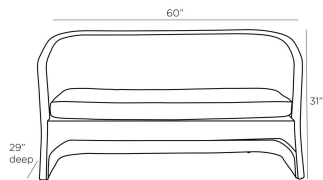

ARTERIOS

ITIGA SETTEE

5674

Tobacco Wash, Rattan

Upgrade a sunroom with seating with an elevated look, yet is still inviting. In this settee, concentric circles in the design give it a distinctive look, adding a unique twist to the traditional black washed rattan style. It is not only stylish but also comfortable with a textured seat cushion in mist. Fabric and finish will vary.

APPEARANCE

Materials	Rattan, Rattan, Texture
Finishes	Tobacco Wash, Tobacco Wash, Mist
Finish Will Vary	Yes
Top Coat/Sealant	No

DIMENSIONS

Overall	W: 60 in x D: 29 in x H: 31 in
Foot Print	W: 60 in x D: 29 in
Arm	W: 2 in x D: 17.5 in x H: 27.5 in
Seat Back	H: 14 in
Seat	W: 53 in x D: 23 in x H: 18 in

SHIPPING

Shipping Requirements	Truck Ship
Product Weight	71.3 lbs
Gross Weight 1	94.36 lbs
Gross Weight 2	12.0 lbs
Shipping Box 1	W: 33.46 in x D: 60.83 in x H: 31.9 in
Shipping Box 2	W: 25.0 in x D: 55.0 in x H: 6.0 in

ADDITIONAL INFO

Fabric Certification	NFPA-260, TB117-2013
Fabric Composition	86% Polyester, 14% ModAcrylic
Fabric Cleaning Code	S - dry clean only
Fabric Wear Abrasion	50,000
Reupholstery Requirements	4 Yards
Base/Foot Type	Glides

CONTRACT

Contract Suitability	Contract Suitable With Conditions
Contract Conditions	Not for use in high traffic/public spaces
Contract Textile Suitability	High Traffic/Public Spaces

REPLACEMENT PARTS

5671FEET

SWATCHES

X678X8 8x8 Swatch: Mist Texture