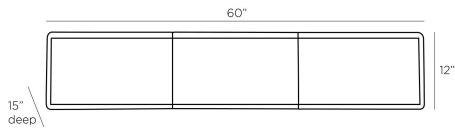

ARTERIOS

NORM CONSOLE

5700
Armor Burl, Oak Veneer

The Norm exemplifies traditional craftsmanship with a modern aesthetic. The narrow profile of this console is composed of an armor burl oak veneer and features three short but deep drawers for ample storage. Beveled edges enhance the contemporary form of the drawers. Mounts to the wall. Finish will vary.

APPEARANCE

Materials	Oak Veneer, Oak Veneer
Finishes	Armor Burl, Armor Burl
Finish Will Vary	Yes
Top Coat/Sealant	Yes

DIMENSIONS

Overall	W: 60 in x D: 15 in x H: 12 in
Middle Drawer Interior	W: 18 in x D: 11 in x H: 8.5 in
Outer Drawer Interior	W: 17 in x D: 11 in x H: 8.5 in
Diagonal Dimensions	W: 19 in

SHIPPING

Shipping Requirements	Truck Ship
Product Weight	110.0 lbs
Gross Weight 1	136.0 lbs
Shipping Box 1	W: 15.35 in x D: 18.11 in x H: 63.2 in

CONTRACT

Contract Suitability	Contract Suitable As Is
----------------------	-------------------------