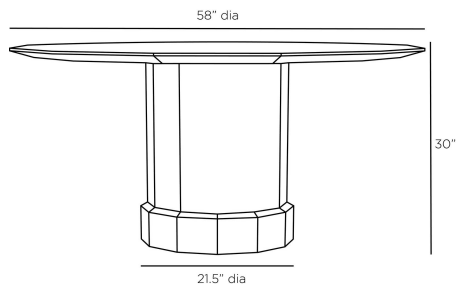

ARTERIOS

REUBEN DINING TABLE

5707

Blonde Burl, Oak Veneer

In a dynamic mix of blonde burl oak and chestnut oak veneers, the Reuben stuns with its maximalist design sensibility and octagonal shape. The pedestal-base table is scaled for use as an entry or dining room table. Finishes will vary.

APPEARANCE

Materials	Oak Veneer, Oak Veneer, Oak Veneer
Finishes	Blonde Burl, Blonde Burl, Chestnut
Finish Will Vary	Yes
Top Coat/Sealant	Yes

DIMENSIONS

Overall	Dia: 58.0 in x H: 30 in
Foot Print	Dia: 21.5 in
Table Top	Dia: 58.0 in x H: 1 in
Diagonal Dimensions	W: 65.5 in

SHIPPING

Shipping Requirements	Truck Ship
Product Weight	196.0 lbs
Gross Weight 1	150.0 lbs
Gross Weight 2	150.0 lbs
Shipping Box 1	W: 20.0 in x D: 30.0 in x H: 30.0 in
Shipping Box 2	W: 4.0 in x D: 60.0 in x H: 60.0 in

ADDITIONAL INFO

Base/Foot Type	Glides

CONTRACT

Commercial Maintenance	Hardware will need to be occasionally tightened.
Contract Suitability	Contract Suitable As Is

SWATCHES

BBWSW 2x2 Swatch: Blonde Burl Wood