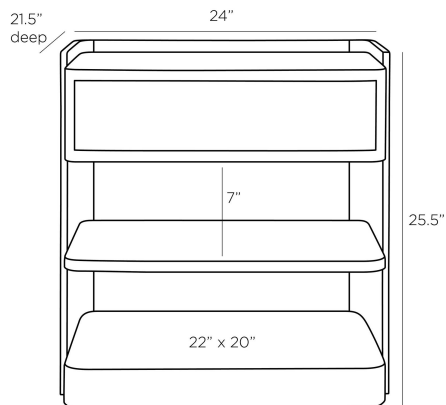

ARTERIOS

MEDICI SIDE TABLE

5720
Chateau Gray, Ofram Veneer

Rich materials come together in this moderne aesthetic of the Medici. Crafted from ofram veneer in a chateau gray finish supported by a charcoal lacquer cuff-style wrap. A press-to-open top drawer and two open spaces for storage. Finish will vary.

APPEARANCE

Materials	Ofram Veneer, Ofram Veneer, Lacquer
Finishes	Chateau Gray, Chateau Gray, Charcoal
Finish Will Vary	Yes
Top Coat/Sealant	Yes

DIMENSIONS

Overall	W: 24 in x D: 21.5 in x H: 25.5 in
Foot Print	W: 24 in x D: 21.5 in
Drawer Exterior	W: 21.5 in x D: 1 in x H: 5 in
Drawer Interior	W: 19 in x D: 15 in x H: 3 in

SHIPPING

Shipping Requirements	Special Handling Required
Product Weight	45.0 lbs
Gross Weight 1	60.0 lbs
Shipping Box 1	W: 24.4 in x D: 27.17 in x H: 28.74 in

ADDITIONAL INFO

Features	Anti-Tip Kit Included

CONTRACT

Contract Suitability	Contract Suitable As Is

SWATCHES

CG2X2	2x2 Swatch: Charcoal Gloss Lacquer
CH2X2	2x2 Swatch: Chateau Gray