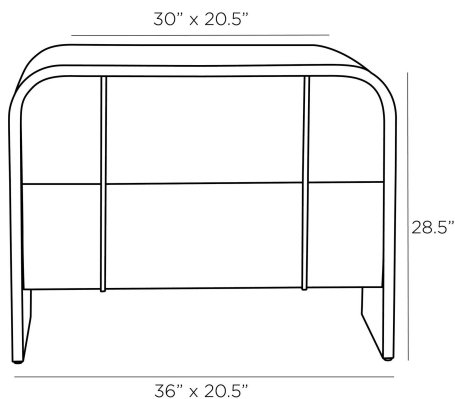

## MOIRA SIDE TABLE

5722  
Ebony, Oak Veneer

The Moira side table effortlessly balances contemporary design and classic style with a rich combination of finishes and detail. The waterfall construction features a hand-applied faux marble façade that is crafted of resin in a cloud finish and framed by oak veneer in ebony. An antique brass trims the frame for an added element of elegance, while I-beam hardware makes this piece functional. Wood and finish will vary.

### DIMENSIONS

Overall	W: 36 in x D: 20.5 in x H: 28.5 in
Foot Print	W: 36 in x D: 20.5 in
Bottom Drawer Interior	W: 32 in x D: 15 in x H: 6.5 in
Top Drawer Interior	W: 30.5 in x D: 15 in x H: 6.5 in
Table Top	W: 30 in x D: 20.5 in
Diagonal Dimensions	W: 35 in