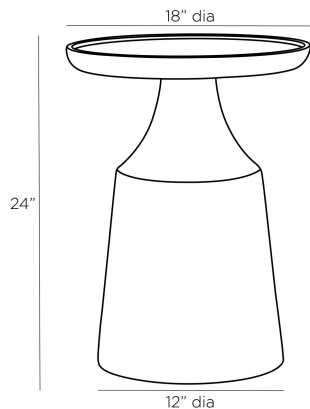

## TURIN ACCENT TABLE

5723

Spa, Fiberglass

Contemporary and modern design elements take shape in our Turin end table. A round top framed by a thick rim rests atop an exaggerated bell-shaped base, drawing attention to the sculptural aspect of the unique construction of the lacquer table in a fresh spa finish. Artistic in form and functional by design, this table showcases as an architectural element.

### DIMENSIONS

Overall	Dia: 18.0 in x H: 24 in
Foot Print	Dia: 12.0 in
Table Top	H: 1.5 in

### SHIPPING

Product Weight	28.5 lbs
Gross Weight 1	36.0 lbs
Shipping Box 1	W: 23.0 in x D: 23.0 in x H: 29.0 in