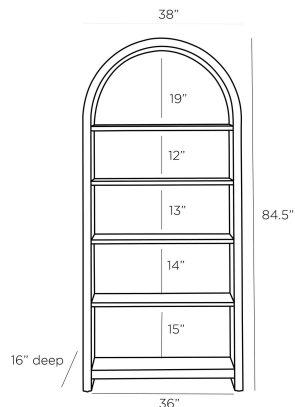

ARTERIOS

OSMOND BOOKSHELF

5728
Ebony, Oak Veneer

Inspired by the windows of the Roman Colosseum, the Osmond brings this architectural reference to life. The oak veneer foundation in ebony is fitted with five shelves in an oyster finish for a unique contrast. An antique brass inlay traces the frame. Finish will vary.

APPEARANCE

Materials	Oak Veneer, Oak Veneer, Oak Veneer, Brass
Finishes	Ebony, Ebony, Oyster, Antique Brass
Finish Will Vary	Yes
Top Coat/Sealant	Yes

DIMENSIONS

Overall	W: 38 in x D: 16 in x H: 84.5 in
Foot Print	W: 38 in x D: 16 in
Shelf	W: 34 in x D: 16 in
Diagonal Dimensions	W: 86 in

SHIPPING

Shipping Requirements	Truck Ship
Product Weight	160.0 lbs
Gross Weight 1	210.0 lbs
Shipping Box 1	W: 19.88 in x D: 42.13 in x H: 87.0 in

CONTRACT

Contract Suitability	Contract Suitable As Is
----------------------	-------------------------