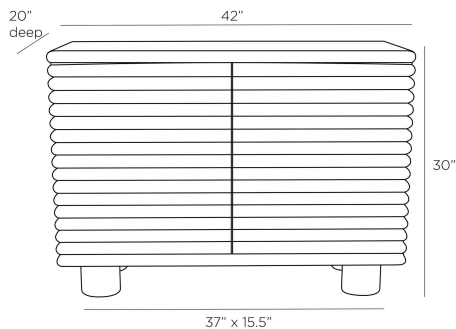

ARTERIOS

SEINE CABINET

5738

Smoke, Oak Veneer

Channeled, smoke oak veneer with mitered edges, and round cylindrical legs contribute to the Seine's soft, modern aesthetic. The small-scale cabinet, finished with contrasting, vintage brass finger-pull hardware, adds texture and interest to any space in need of a little something special. Finishes will vary.

APPEARANCE

Materials	Oak Veneer, Oak Veneer, Brass
Finishes	Smoke, Smoke, Vintage Brass
Finish Will Vary	Yes
Top Coat/Sealant	Yes

DIMENSIONS

Overall	W: 42 in x D: 20 in x H: 30 in
Foot Print	W: 37 in x D: 15.5 in
Shelf	W: 39 in x D: 17 in x H: 1 in
Diagonal Dimensions	W: 36 in

SHIPPING

Shipping Requirements	Special Handling Required
Product Weight	126.5 lbs
Gross Weight 1	265.65 lbs
Shipping Box 1	W: 34.0 in x D: 34.0 in x H: 45.0 in

ADDITIONAL INFO

Shelf Count	1
Base/Foot Type	Glides

CONTRACT

Contract Suitability	Contract Suitable As Is

REPLACEMENT PARTS

SHELFPIN1
5738HNDL

SWATCHES

SM2X2 2x2 Swatch: Smoke Oak