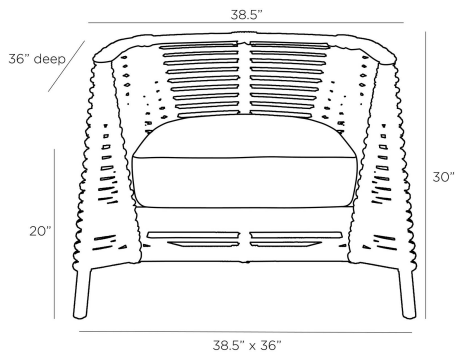

ARTERIOS

RAFFERTY LOUNGE CHAIR

5750
Abalone, Texture

A statement piece in natural rattan and abalone texture fabric, the Rafferty is executed with line work that creates volume. Open and airy, with fresh, modern lines, this stylized lounge chair is a rich update to any room. Rattan will vary.

APPEARANCE

Materials	Texture, Texture, Rattan
Finishes	Abalone, Abalone, Natural
Finish Will Vary	Yes
Top Coat/Sealant	No

DIMENSIONS

Overall	W: 38.5 in x D: 36 in x H: 30 in
Foot Print	W: 38.5 in x D: 36 in
Arm	W: 3 in x D: 22 in x H: 30 in
Leg	H: 6 in
Seat Back	H: 12 in
Seat	W: 26.5 in x D: 28 in x H: 20 in
Diagonal Dimensions	W: 44 in

SHIPPING

Shipping Requirements	Truck Ship
Product Weight	35.0 lbs
Gross Weight 1	63.93 lbs
Gross Weight 2	10.0 lbs
Shipping Box 1	W: 31.75 in x D: 38.25 in x H: 39.0 in
Shipping Box 2	W: 34.0 in x D: 34.0 in x H: 6.0 in

ADDITIONAL INFO

Fabric Certification	NFPA-260, TB117-2013
Fabric Composition	80% Wool, 20% Cotton
Fabric Cleaning Code	S - dry clean only
Fabric Wear Abrasion	17,500
Reupholstery Requirements	3 Yards
Base/Foot Type	Glide

CONTRACT

Contract Suitability	Contract Suitable With Conditions
Contract Conditions	Not for use in high traffic/public spaces
Contract Textile Suitability	Low Traffic/Private Spaces

REPLACEMENT PARTS

5736FOOT

SWATCHES

X68SW 4x4 Swatch: Abalone Texture