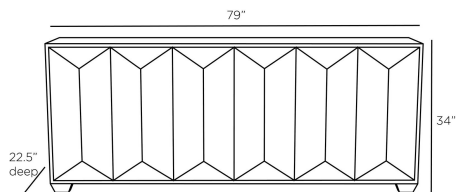

ARTERIOS

SAPPHIRE CREDENZA

5755

Chamois Gray, Eucalyptus Veneer

The façade of the Sapphire credenza takes its inspiration from the texture of modernist cast-concrete buildings. Constructed in a combination of chamois gray eucalyptus veneer and ebony oak veneer, the three-section sideboard is fitted with adjustable interior shelves and push-latch hardware. Finishes will vary.

APPEARANCE

Materials	Eucalyptus Veneer, Eucalyptus Veneer, Oak Veneer
Finishes	Chamois Gray, Chamois Gray, Ebony
Finish Will Vary	Yes
Top Coat/Sealant	Yes

DIMENSIONS

Overall	W: 79 in x D: 22.5 in x H: 34 in
Foot Print	W: 79 in x D: 22.5 in
Shelf	W: 25.5 in x D: 19 in x H: 1 in
Diagonal Dimensions	W: 41 in

SHIPPING

Shipping Requirements	Special Handling Required
Product Weight	272.5 lbs
Gross Weight 1	372.75 lbs
Shipping Box 1	W: 24.5 in x D: 82.0 in x H: 36.0 in

ADDITIONAL INFO

Shelf Count	3
Base/Foot Type	Glides