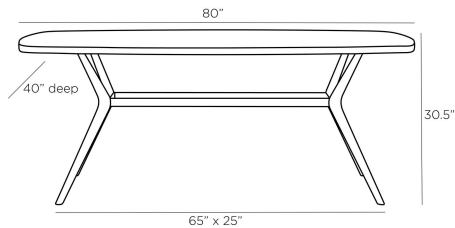

ARTERIOS

PALTO DINING TABLE

5757
Ebony, Oak Veneer

With a Mid-Century-inspired, surfboard silhouette and angular legs, the Palto dining table is striking from every angle. The style-packed table is constructed from straight-grain ebony oak veneer, with solid oak legs and an antique brass stretcher that offers support and artful contrast. Finish will vary.

APPEARANCE

Materials	Oak Veneer, Oak Veneer, Brass
Finishes	Ebony, Ebony, Antique Brass
Finish Will Vary	Yes
Top Coat/Sealant	Yes

DIMENSIONS

Overall	W: 80 in x D: 40 in x H: 30.5 in
Foot Print	W: 65 in x D: 25 in
Table Top	W: 80 in x D: 40 in x H: 1.5 in
Diagonal Dimensions	W: 50.5 in

SHIPPING

Shipping Requirements	Truck Ship
Product Weight	118.0 lbs
Gross Weight 1	247.8 lbs
Shipping Box 1	W: 33.65 in x D: 43.3 in x H: 83.5 in

ADDITIONAL INFO

Base/Foot Type	Glides
----------------	--------