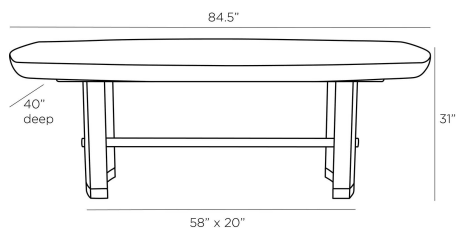

ARTERIOS

PEMBROKE DINING TABLE

With Extension Leaf: H:31" x W:103.5" x D:40"

5760

Sable, Oak Veneer

Fashioned with a rounded, rectangular top and a pedestal base in rich, sable oak veneer, the Pembroke extending dining table expresses a modernity that harmonizes with any interior. The chic table features an antique brass stretcher that spears through each pedestal offering brilliant contrast. A felt storage bag for the extension leaf is included for careful keeping. Finish will vary.

APPEARANCE

Materials	Oak Veneer, Oak Veneer, Brass
Finishes	Sable, Sable, Antique Brass
Finish Will Vary	Yes
Top Coat/Sealant	Yes

DIMENSIONS

Overall	D: 40 in x H: 31 in
Overall Adjustable	W: 84.5-103 in
Foot Print	W: 58 in x D: 20 in
Seat Clearance	D: 18 in
Table Top	D: 40 in x H: 4 in
Diagonal Dimensions	W: 50 in

SHIPPING

Shipping Requirements	Truck Ship
Product Weight	273.0 lbs
Gross Weight 1	150.0 lbs
Gross Weight 2	200.0 lbs
Shipping Box 1	W: 42.0 in x D: 31.0 in x H: 31.0 in
Shipping Box 2	W: 42.0 in x D: 85.0 in x H: 4.0 in