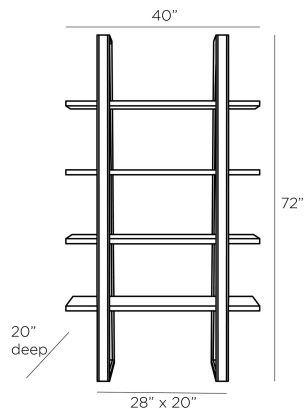

ARTERIO RS

REEDLEY ETAGERE

5766
Oyster, Oak Veneer

Streamlined architecture and function unite in the Reedley etagere. The angled, ladder-style, étagère with sled-leg construction is created of oyster oak veneer with contrasting bronzed-brass banding around the frame. Finish will vary.

APPEARANCE

Materials	Oak Veneer, Oak Veneer, Brass
Finishes	Oyster, Oyster, Bronze
Finish Will Vary	Yes
Top Coat/Sealant	Yes

DIMENSIONS

Overall	W: 40 in x D: 20 in x H: 72 in
Foot Print	W: 28 in x D: 20 in
Leg	W: 3 in
Shelf	W: 40 in x D: 14 in
Diagonal Dimensions	W: 75 in

SHIPPING

Shipping Requirements	Truck Ship
Product Weight	99.0 lbs
Gross Weight 1	207.9 lbs
Shipping Box 1	W: 76.0 in x D: 23.4 in x H: 43.3 in

ADDITIONAL INFO

Shelf Count	4
Base/Foot Type	Glides

CONTRACT

Contract Suitability	Contract Suitable As Is
----------------------	-------------------------