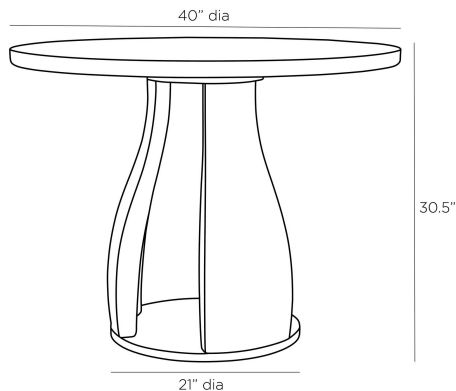

ARTERIOS

SAMARA ENTRY TABLE

5771

Ebony, Wood

Designed to make a memorable first impression, the base of the bold Samara table is fashioned with carved cutouts to resemble the shape of a flower bud. The round pedestal table, in ebony mahogany, can stand out as an entry or dining table. Finish will vary.

APPEARANCE

Materials	Wood, Wood
Finishes	Ebony, Ebony
Finish Will Vary	Yes
Top Coat/Sealant	No

DIMENSIONS

Overall	Dia: 40.0 in x H: 30.5 in
Foot Print	Dia: 21.0 in
Table Top	Dia: 40.0 in x H: 1.5 in
Diagonal Dimensions	W: 50.5 in

SHIPPING

Shipping Requirements	Truck Ship
Product Weight	79.5 lbs
Gross Weight 1	75.0 lbs
Gross Weight 2	84.0 lbs
Shipping Box 1	W: 32.0 in x D: 25.5 in x H: 25.5 in
Shipping Box 2	W: 43.5 in x D: 4.5 in x H: 43.5 in