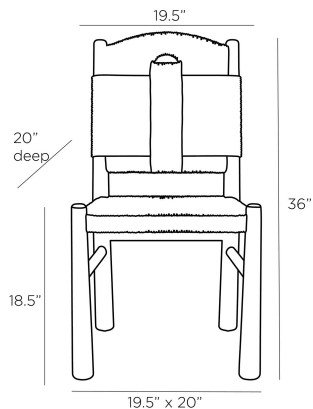

ARTERIOS

SOLANGE DINING CHAIR

5775
Tobacco Wash, Paper Cord

The Solange dining chair is rendered in playful shapes and artisanal materials. The clever chair, created in sable finished mango wood and woven, tobacco-washed paper cord, features a carved opening at the top of the frame for easy carriage from room to room. Finish will vary.

APPEARANCE

Materials	Paper Cord, Paper Cord, Wood
Finishes	Tobacco Wash, Tobacco Wash, Sable
Finish Will Vary	Yes
Top Coat/Sealant	No

DIMENSIONS

Overall	W: 19.5 in x D: 20 in x H: 36 in
Foot Print	W: 19.5 in x D: 20 in
Leg	H: 16.5 in
Seat Back	H: 19 in
Seat	W: 18 in x D: 17 in x H: 18.5 in
Diagonal Dimensions	W: 42.5 in

SHIPPING

Shipping Requirements	Truck Ship
Product Weight	19.0 lbs
Gross Weight 1	39.9 lbs
Shipping Box 1	W: 24.0 in x D: 21.5 in x H: 38.0 in

ADDITIONAL INFO

Base/Foot Type	Glides
----------------	--------