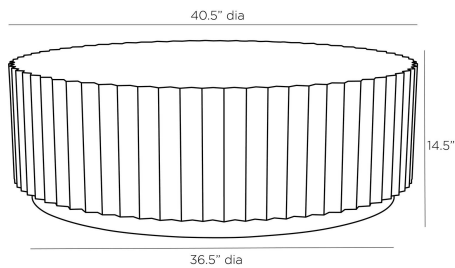

ARTERIO RS

REESE COFFEE TABLE

5787
Black, Concrete

With ribbed side detailing resembling a machine gear, the Reese coffee table is striking indoors. In black concrete, the table bestows a stylish edge to any space.

APPEARANCE

Materials	Concrete, Concrete
Finishes	Black, Black
Finish Will Vary	No
Top Coat/Sealant	No

DIMENSIONS

Overall	Dia: 40.5 in x H: 14.5 in
Foot Print	Dia: 36.0 in
Diagonal Dimensions	W: 43 in

SHIPPING

Shipping Requirements	Truck Ship
Product Weight	175.0 lbs
Gross Weight 1	367.5 lbs
Shipping Box 1	W: 42.5 in x D: 42.5 in x H: 16.5 in

CONTRACT

Contract Suitability	Contract Suitable As Is
----------------------	-------------------------