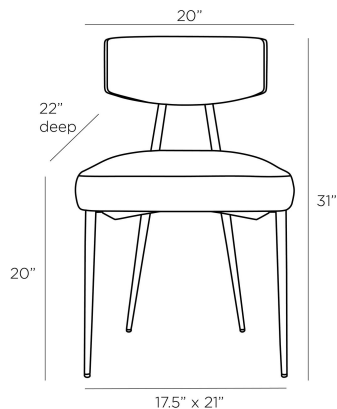

ARTERIOS

REYNARD DINING CHAIR

6029
Natural, Linen

With its forged construction, tapered legs, and rounded backrest, this natural iron dining chair is striking from every angle. The Reynard's clean, streamlined design and natural linen upholstery make it a versatile choice for modern and traditional spaces alike.

APPEARANCE

Materials	Linen, Linen, Iron
Finishes	Natural, Natural, Natural Iron
Finish Will Vary	Yes
Top Coat/Sealant	No

DIMENSIONS

Overall	W: 20 in x D: 22 in x H: 31 in
Foot Print	W: 17.5 in x D: 21 in
Leg	H: 16 in
Seat Back	H: 13 in
Seat	W: 20 in x D: 18.5 in x H: 20 in
Diagonal Dimensions	W: 38 in

SHIPPING

Product Weight	27.0 lbs
Gross Weight 1	41.0 lbs
Shipping Box 1	W: 33.25 in x D: 22.0 in x H: 22.0 in

ADDITIONAL INFO

Fabric Certification	NFPA-260, TB117-2013
Fabric Composition	100% Linen
Fabric Cleaning Code	S - dry clean only
Fabric Wear Abrasion	5,000
Reupholstery Requirements	1 Yard
Base/Foot Type	Glide

CONTRACT

Contract Suitability	Contract Suitable With Conditions
Contract Conditions	For an additional fee, a clear, protective coating can be added
Contract Textile Suitability	Not Contract Suitable

REPLACEMENT PARTS

6028FOOT

SWATCHES

L02SW 4x4 Swatch: Natural Linen