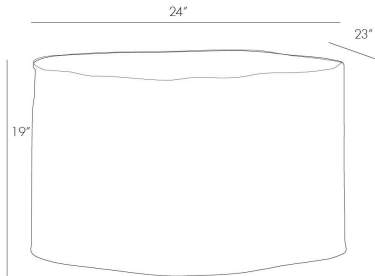

ARTERIOS

LOWRY END TABLE

6034
Antique Brass, Iron

We love the irregular shape of this antique brass low side table. Try it next to a chaise or armless chair, or use two in front of a sofa or sectional.

APPEARANCE

Materials	Iron
Finishes	Antique Brass
Finish Will Vary	No
Top Coat/Sealant	Yes

DIMENSIONS

Overall	W: 24 in x D: 23 in x H: 19 in
Foot Print	W: 24 in x D: 23 in

SHIPPING

Product Weight	19.0 lbs
Gross Weight 1	35.65 lbs
Shipping Box 1	W: 24.0 in x D: 26.0 in x H: 21.0 in