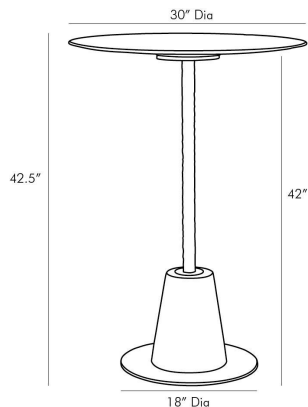

ARTERIOS

CELESTE HIGH DINING TABLE

6058
White, Marble

We took the ever-popular design of our Celeste pub table and updated it with a solid white marble top and base and a fixed-position black iron leg, to create this pub table version. The beveled edges of the marble top add depth to the slight veining that moves freely across the surface. Though larger in size, this table has a small footprint like its predecessor, making it a great piece for small space.

APPEARANCE

Materials	Marble, Iron
Finishes	White, Black
Finish Will Vary	Yes
Top Coat/Sealant	No

DIMENSIONS

Overall	Dia: 30.0 in x H: 42.5 in
Foot Print	Dia: 18.0 in
Table Top	Dia: 30.0 in x H: 0.5 in

SHIPPING