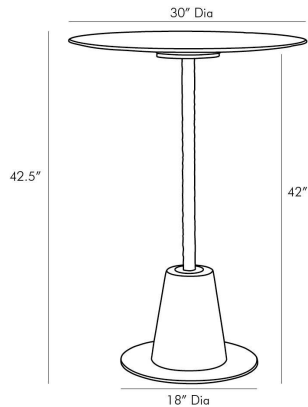

ARTERIOS

CELESTE HIGH DINING TABLE

6058
White, Marble

We took the ever-popular design of our Celeste pub table and updated it with a solid white marble top and base and a fixed-position black iron leg, to create this pub table version. The beveled edges of the marble top add depth to the slight veining that moves freely across the surface. Though larger in size, this table has a small footprint like its predecessor, making it a great piece for small space.

APPEARANCE

Materials	Marble, Iron
Finishes	White, Black
Finish Will Vary	Yes
Top Coat/Sealant	No

DIMENSIONS

Overall	Dia: 30.0 in x H: 42.5 in
Foot Print	Dia: 18.0 in
Table Top	Dia: 30.0 in x H: 0.5 in

SHIPPING