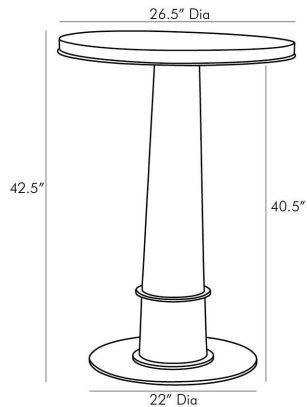

## KAMILE HIGH DINING TABLE

6059  
Smoke, Wood

A larger version of our Kamile pub table, this pub-style stand has mastered the elements of mixed materials. A smoke gray stain adds a distressed feel to the solid oak, while the natural iron accents lend an industrial touch. A natural iron ring under the tabletop matches the iron base, which delivers a cohesiveness throughout this piece and creates additional support.

### DIMENSIONS

Overall	Dia: 29.5 in x H: 42.5 in
Foot Print	Dia: 22.0 in
Table Top	Dia: 29.5 in x H: 1.5 in