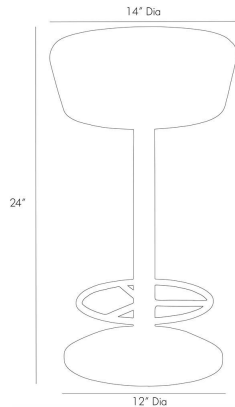

ARTERIO RS

CAYMUS COUNTER STOOL

6120
Natural, Wood

This wonderfully simple counter-height stool features a natural iron frame and a solid natural wood seat. Bar height also available (6121). Wood color and texture will vary.

APPEARANCE

Materials	Wood, Iron
Finishes	Natural, Natural Iron
Finish Will Vary	Yes
Top Coat/Sealant	No

DIMENSIONS

Overall	Dia: 14.0 in x H: 24 in
Foot Print	Dia: 12.0 in
Seat Cushion Thickness	H: 5 in
Seat	Dia: 14.0 in x H: 24 in

SHIPPING

Product Weight	28.5 lbs
Gross Weight 1	38.55 lbs
Shipping Box 1	W: 17.0 in x D: 16.0 in x H: 28.0 in

ADDITIONAL INFO

Base/Foot Type	360 Swivel Mechanism
----------------	----------------------

CONTRACT