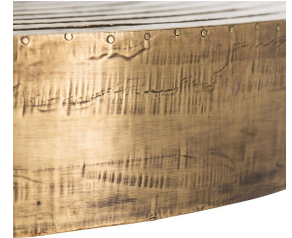

## DARYL END TABLE

6155  
Antique Brass, Brass

Artisan technique takes hold in this compelling design. The slim tapered aluminum base is finished in antique bronze. The wood top has been carved with a rhythmic ring design then clad in antique brass sheet. Clad finish will vary.

### APPEARANCE

Materials	Brass, Aluminum
Finishes	Antique Brass, Antique Bronze
Finish Will Vary	Yes
Top Coat/Sealant	Yes

### DIMENSIONS

Overall	Dia: 24.0 in x H: 26 in
Foot Print	Dia: 15.0 in
Table Top	Dia: 24.0 in x H: 3 in