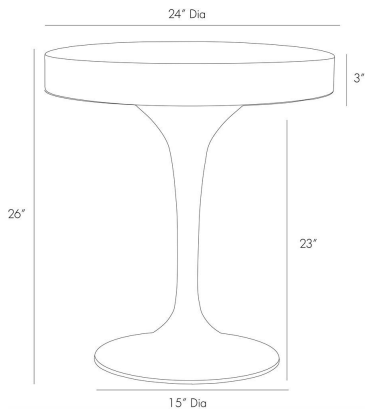

# ARTERIO RS

## DARYL END TABLE

6155  
Antique Brass, Brass

Artisan technique takes hold in this compelling design. The slim tapered aluminum base is finished in antique bronze. The wood top has been carved with a rhythmic ring design then clad in antique brass sheet. Clad finish will vary.

### DIMENSIONS

Overall	Dia: 24.0 in x H: 26 in
Foot Print	Dia: 15.0 in
Table Top	Dia: 24.0 in x H: 3 in

### SHIPPING

Shipping Requirements	Truck Ship
Product Weight	35.5 lbs
Gross Weight 1	49.05 lbs
Shipping Box 1	W: 27.0 in x D: 27.0 in x H: 30.0 in