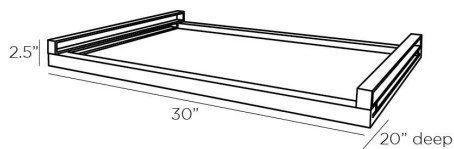

ARTERIORS

REXBURG TRAY

6259

Blonde, Oak Wood

This large-scale tray is an entertainer's best friend. A blonde oak wood tray is paired with long, stainless steel handles finished in bronze, reminiscent of those used in architectural framing. The industrial-style Rexburg tray creates an elegant display, whether used as a serving piece or as a platform for staging objects. Finish will vary.

APPEARANCE

Materials	Oak Wood, Oak Wood, Steel
Finishes	Blonde, Blonde, Bronze
Finish Will Vary	Yes
Top Coat/Sealant	Yes

DIMENSIONS

Overall	W: 30 in x D: 20 in x H: 2.5 in
Foot Print	W: 30 in x D: 20 in

SHIPPING

Product Weight	16.5 lbs
Gross Weight 1	26.5 lbs
Shipping Box 1	W: 12.0 in x D: 26.0 in x H: 36.0 in

ADDITIONAL INFO

Features	Food Safe

CONTRACT

Contract Suitability	Contract Suitable As Is