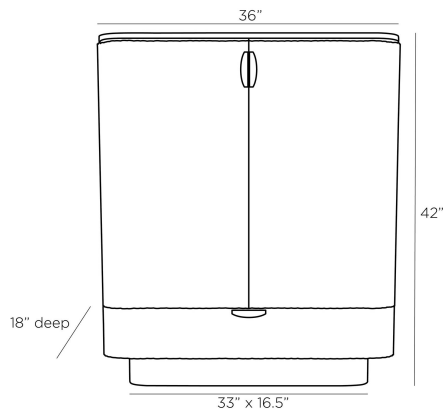

ARTERIOS

PONTEVERA COCKTAIL CABINET

6267
Morel, Leather

With a design character influenced by '50s-era dinner parties, the Pontevera cocktail cabinet is both fashionable and functional. The cabinet features a channeled façade in morel leather with a smoke-finished oak top. Finger pulls and a plinth base in vintage brass embellish the storage piece. Luxe finishes continue inside, with adjustable clear glass shelves, and soft-close doors lined with vintage brass. Finishes will vary.

APPEARANCE

Materials	Leather, Leather, Oak Wood, Brass, Glass
Finishes	Morel, Morel, Smoke, Vintage Brass, Clear
Finish Will Vary	Yes
Top Coat/Sealant	Yes

DIMENSIONS

Overall	W: 36 in x D: 18 in x H: 42 in
Foot Print	W: 33 in x D: 16.5 in
Drawer Interior	W: 25.5 in x D: 13 in x H: 3 in
Shelf	W: 13.5 in x D: 4 in x H: 2 in
Diagonal Dimensions	W: 46 in

SHIPPING

Shipping Requirements	Special Handling Required
Product Weight	202.5 lbs
Gross Weight 1	198.45 lbs
Shipping Box 1	W: 53.0 in x D: 26.0 in x H: 43.0 in

ADDITIONAL INFO

Shelf Count	9

CONTRACT

Contract Suitability	Contract Suitable As Is

SWATCHES

T15SW 4x4 Swatch: Morel Leather