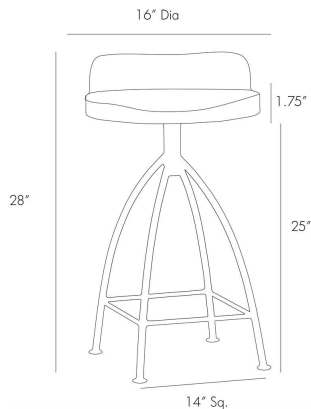

ARTERIOS

HENSON COUNTER STOOL

6535
Sandblast Antique Wax, Wood

Rustic counter stool features sandblast antique waxed wooden swivel seat and natural iron base. Seat height is fixed. Due to the artisan nature of this piece the seat height and support bar may vary up to 1" from the dimension listed.

APPEARANCE

Materials	Wood, Iron
Finishes	Sandblast Antique Wax, Natural Iron
Finish Will Vary	Yes
Top Coat/Sealant	No

DIMENSIONS

Overall	Dia: 16.0 in x H: 28.5 in
Foot Print	W: 12 in x D: 12 in
Seat Cushion Thickness	H: 1.75 in
Seat Back	H: 3.5 in
Seat	W: 16 in x D: 14.5 in x H: 24.5 in

SHIPPING

Product Weight	26.0 lbs
Gross Weight 1	31.0 lbs
Shipping Box 1	W: 18.0 in x D: 18.0 in x H: 31.0 in

ADDITIONAL INFO

Base/Foot Type	360 Swivel Mechanism
----------------	----------------------

CONTRACT