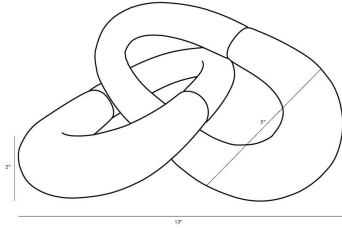

ARTERIO RS

TERRA SCULPTURE

6840
Ivory, Ricestone

Fine art defined. Our Terra sculpture features a hand-carved ivory ricestone composite and antique brass-clad form in an interlocking design. This unique and artistic multi-dimensional and mixed material sculpture is a work of art for an entryway console or etagere. Ricestone composite and clad may vary.

APPEARANCE

Materials	Ricestone, Brass, Ricestone
Finishes	Ivory, Gold, Ivory
Finish Will Vary	Yes
Top Coat/Sealant	No

DIMENSIONS

Overall	W: 13 in x D: 5 in x H: 2 in
Foot Print	W: 13 in x D: 5 in

SHIPPING

Product Weight	3.0 lbs
Gross Weight 1	5.0 lbs
Shipping Box 1	W: 9.0 in x D: 9.0 in x H: 15.0 in

CONTRACT

Contract Suitability	Contract Suitable As Is
----------------------	-------------------------