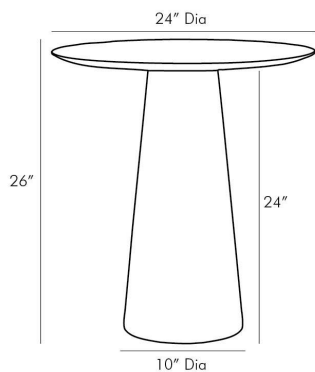

ARTERIOS

THEODORE END TABLE

6852
Sandlasted Ebony, Wood

Traditional design and mixed materials compose the clean-lined silhouette of our Theodore end table. A round, gray solid marble top is fashioned to a tapered wood base that has been sandblasted in an ebony finish. The beveled edge of the marble top adds depth and dimension, while the dark stain of the finish accentuates the wood's natural textures. For a larger version, see our Theodore entry table (6855). Marble may vary.

APPEARANCE

Materials	Wood, Marble
Finishes	Sandlasted Ebony, Gray Nimbus
Finish Will Vary	Yes
Top Coat/Sealant	No

DIMENSIONS

Overall	Dia: 24.0 in x H: 26 in
Foot Print	Dia: 10.0 in
Table Top	Dia: 24.0 in x H: 2 in

SHIPPING

Shipping Requirements	Truck Ship
Product Weight	52.5 lbs
Gross Weight 1	19.5 lbs
Gross Weight 2	48.7 lbs
Shipping Box 1	W: 14.0 in x D: 14.0 in x H: 28.0 in
Shipping Box 2	W: 8.0 in x D: 24.0 in x H: 29.0 in