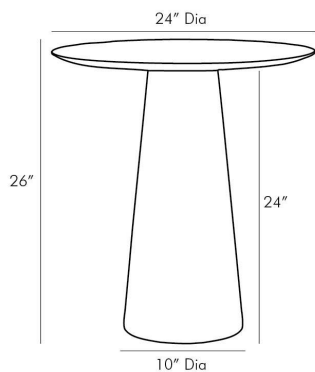

## THEODORE END TABLE

6852  
Sandlasted Ebony, Wood

Traditional design and mixed materials compose the clean-lined silhouette of our Theodore end table. A round, gray solid marble top is fashioned to a tapered wood base that has been sandblasted in an ebony finish. The beveled edge of the marble top adds depth and dimension, while the dark stain of the finish accentuates the wood's natural textures. For a larger version, see our Theodore entry table (6855). Marble may vary.

### DIMENSIONS

Overall	Dia: 24.0 in x H: 26 in
Foot Print	Dia: 10.0 in
Table Top	Dia: 24.0 in x H: 2 in