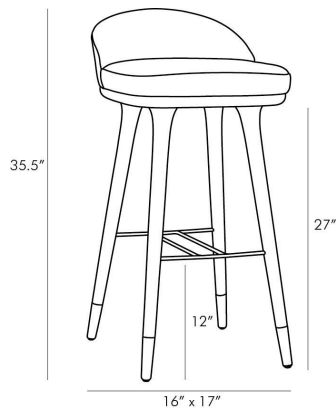

ARTERIOS

WALSH BAR STOOL

6866
Black, Leather

Form meets function as modern meets traditional with this bar stool. The black leather seat lends a contemporary touch to the traditional style of the solid walnut-finish wood legs, while an antique brass stretcher adds support and acts as an accent to the dark façade. Featuring a low back and no arms, the minimalist profile of this piece makes it ideal for tucking under a counter. Finish and leather may vary.

APPEARANCE

Materials	Leather, Wood, Brass
Finishes	Black, Walnut, Antique Brass
Finish Will Vary	Yes
Top Coat/Sealant	No

DIMENSIONS

Overall	W: 18 in x D: 18 in x H: 35.5 in
Foot Print	W: 17 in x D: 16 in
Seat Cushion Thickness	H: 4 in
Seat	W: 18 in x D: 16 in x H: 31 in

SHIPPING

Shipping Requirements	Truck Ship
Product Weight	19.0 lbs
Gross Weight 1	30.35 lbs
Shipping Box 1	W: 27.0 in x D: 25.0 in x H: 40.0 in

ADDITIONAL INFO

Fabric Composition	100% Leather
Reupholstery Requirements	9 Square Feet 0.5 Yards