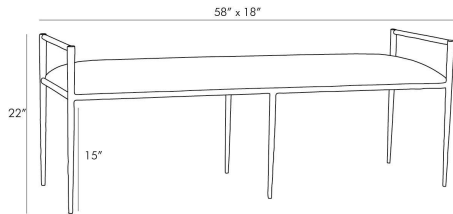

ARTERIOS

BARBANA BENCH

6886
Natural, Linen

The Barbana bench raises the bar for stylish seating options. The exquisite frame is perfectly poised, perched on delicate legs that are as faint as insects'. The natural iron body has been hand-forged, yielding soft impressions along the sharp-angled frame. The tight seat is covered in a natural oatmeal linen.

APPEARANCE

Materials	Linen, Iron
Finishes	Natural, Natural
Finish Will Vary	No
Top Coat/Sealant	No

DIMENSIONS

Overall	W: 58 in x D: 18 in x H: 22 in
Foot Print	W: 58 in x D: 18 in
Seat	W: 56 in x D: 16 in x H: 18 in