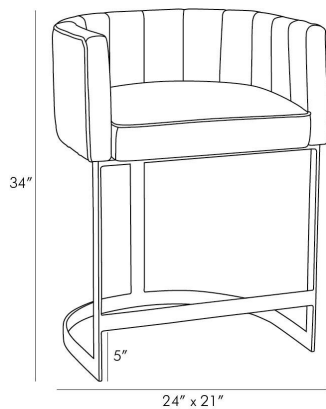

ARTERIOS

TATUM COUNTER STOOL

6937

Dim Gray, Leather

Drawing on the modernity of contemporary design our Tatum counter stool showcases a modish yet timeless profile. The top-grain dim gray leather in combination with antique brass modernizes the half-circle shape that echoes the design of traditional tub-style chairs.

APPEARANCE

Materials	Leather, Leather, Brass
Finishes	Dim Gray, Dim Gray, Antique Brass
Finish Will Vary	Yes
Top Coat/Sealant	No

DIMENSIONS

Overall	W: 24 in x D: 21 in x H: 34 in
Foot Print	W: 24 in x D: 21 in
Seat Back	H: 8 in
Seat	W: 20 in x D: 19.5 in x H: 24 in