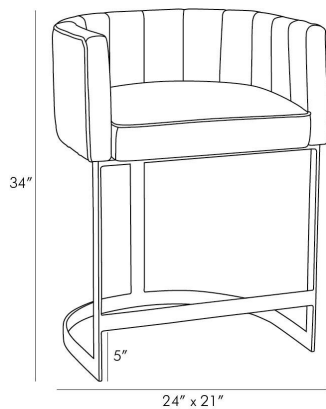

ARTERIOS

TATUM COUNTER STOOL

6937

Dim Gray, Leather

Drawing on the modernity of contemporary design our Tatum counter stool showcases a modish yet timeless profile. The top-grain dim gray leather in combination with antique brass modernizes the half-circle shape that echoes the design of traditional tub-style chairs.

APPEARANCE

Materials	Leather, Leather, Brass
Finishes	Dim Gray, Dim Gray, Antique Brass
Finish Will Vary	Yes
Top Coat/Sealant	No

DIMENSIONS

Overall	W: 24 in x D: 21 in x H: 34 in
Foot Print	W: 24 in x D: 21 in
Seat Back	H: 8 in
Seat	W: 20 in x D: 19.5 in x H: 24 in

SHIPPING

Shipping Requirements	Truck Ship
Product Weight	42.5 lbs
Gross Weight 1	60.0 lbs
Shipping Box 1	W: 35.5 in x D: 28.0 in x H: 28.0 in

ADDITIONAL INFO

Fabric Certification	NFPA-260, TB117-2013
Fabric Composition	100% Leather
Fabric Cleaning Code	Leather Cleaner
Reupholstery Requirements	36 Square Feet | 2 Yards

CONTRACT

Contract Suitability	Contract Suitable As Is
Contract Textile Suitability	High Traffic/Public Spaces

SWATCHES

T49SW 4x4 Swatch: Dim Gray Leather