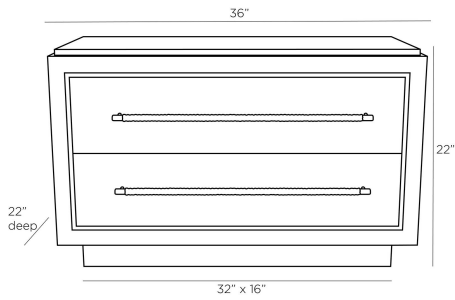

## PUCKETT SIDE TABLE

6939

Ebony, Oak Wood

A stylish storage solution, the maximalist Puckett is crafted in ebony oak wood that wraps the two-drawer side table. The handsome, low-profile accent piece is detailed with antique brass inlays and dove leather-wrapped pulls, all resting on an ebony oak plinth. Finishes will vary.

### DIMENSIONS

|                 |                                   |
|-----------------|-----------------------------------|
| Overall         | W: 36 in x D: 22 in x H: 22 in    |
| Foot Print      | W: 32 in x D: 16 in               |
| Drawer Interior | W: 30.5 in x D: 14.5 in x H: 5 in |

### SHIPPING

|                       |                                      |
|-----------------------|--------------------------------------|
| Shipping Requirements | Truck Ship                           |
| Product Weight        | 115.0 lbs                            |
| Gross Weight 1        | 188.75 lbs                           |
| Shipping Box 1        | W: 30.0 in x D: 24.0 in x H: 42.0 in |