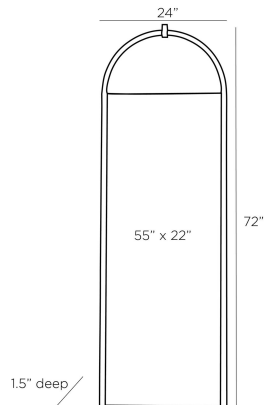

## SHEVLIN FULL LENGTH MIRROR

6942

Dim Gray, Leather

The Shelvin floor mirror unites graceful lines with handsome finishes. The mirror is designed with an arched dim gray leather and blackened bronze steel frame with an antique brass accent on top, reminiscent of a delicate arbor, which creates a relief for the mirror set inside. The mirror is fitted with a security cleat for hanging vertically. Leather may vary.

### DIMENSIONS

Overall	W: 24 in x D: 1.5 in x H: 72 in
Actual Mirror	W: 22 in x H: 59 in

### SHIPPING

Shipping Requirements	Truck Ship
Product Weight	48.5 lbs
Gross Weight 1	65.0 lbs
Shipping Box 1	W: 28.25 in x D: 6.0 in x H: 76.0 in