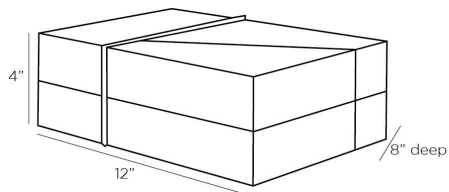

ARTERIOS

SPOLETTO BOX

6943

Blonde, Oak Wood

In a beautiful union of blonde oak wood, cream embossed leather, and rich antique brass banding, wrapping the box's top and sides, this rectangular Neo-Deco box introduces sophisticated glamour into a room. The Spoletto box features a geometric, mixed-media design that imparts distinctive, functional style. Finish will vary.

APPEARANCE

Materials	Oak Wood, Oak Wood, Leather, Brass
Finishes	Blonde, Blonde, Cream, Antique Brass
Finish Will Vary	Yes
Top Coat/Sealant	Yes

DIMENSIONS

Overall	W: 12 in x D: 8 in x H: 4 in
Foot Print	W: 12 in x D: 8 in

SHIPPING

Product Weight	4.0 lbs
Gross Weight 1	5.5 lbs
Shipping Box 1	W: 5.0 in x D: 9.0 in x H: 13.0 in

CONTRACT

Contract Suitability	Contract Suitable As Is
----------------------	-------------------------