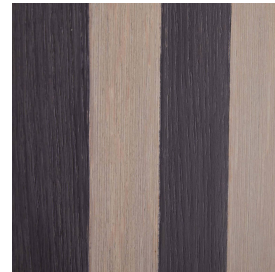

ARTERIO RS

ROXY FULL LENGTH MIRROR

6945
Ebony, Oak Veneer

This style statement is created in ebony and smoke oak veneer that join together in an optical striping effect. The graphic Roxy floor mirror offers bold contrast, with a silhouette reminiscent of a doorway. The beveled mirror is fitted with a cleat for secure hanging vertically. Finish will vary.

APPEARANCE

Materials	Oak Veneer, Oak Veneer, Oak Veneer, Mirror, Suede
Finishes	Ebony, Ebony, Smoke, Plain, Taupe
Finish Will Vary	Yes
Top Coat/Sealant	No

DIMENSIONS

Overall	W: 40 in x D: 2.5 in x H: 78 in
Actual Mirror	W: 32 in x H: 70 in