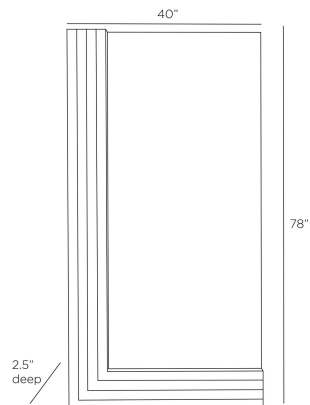

ARTERIO RS

ROXY FULL LENGTH MIRROR

6945
Ebony, Oak Veneer

This style statement is created in ebony and smoke oak veneer that join together in an optical striping effect. The graphic Roxy floor mirror offers bold contrast, with a silhouette reminiscent of a doorway. The beveled mirror is fitted with a cleat for secure hanging vertically. Finish will vary.

APPEARANCE

Materials	Oak Veneer, Oak Veneer, Oak Veneer, Mirror, Suede
Finishes	Ebony, Ebony, Smoke, Plain, Taupe
Finish Will Vary	Yes
Top Coat/Sealant	No

DIMENSIONS

Overall	W: 40 in x D: 2.5 in x H: 78 in
Actual Mirror	W: 32 in x H: 70 in

SHIPPING

Shipping Requirements	Truck Ship
Product Weight	105.0 lbs
Gross Weight 1	144.87 lbs
Shipping Box 1	W: 88.0 in x D: 9.0 in x H: 46.0 in

ADDITIONAL INFO

Hanger Position	Vertical Only
-----------------	---------------