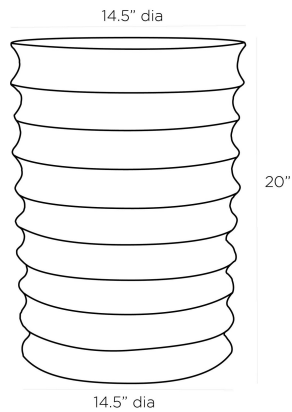

ARTERIO RS

REIKO ACCENT TABLE

6964
White Gesso, Iron

Inspired by the finger grooves seen in handmade pottery, the Reiko accent table is created in brush strokes of white gesso over iron. The drum-shaped side table casts shadows, as light bounces off its textural recesses. Finish will vary.

APPEARANCE

Materials	Iron, Iron
Finishes	White Gesso, White Gesso
Finish Will Vary	Yes
Top Coat/Sealant	No

DIMENSIONS

Overall	Dia: 14.5 in x H: 20 in
Foot Print	Dia: 14.5 in

SHIPPING

Product Weight	13.5 lbs
Gross Weight 1	28.35 lbs
Shipping Box 1	W: 24.5 in x D: 18.0 in x H: 18.0 in