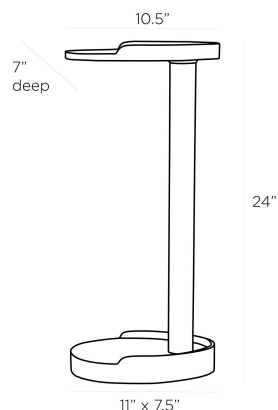

ARTERIO RS

SLADE ACCENT TABLE

6965
Graphite, Aluminum

Our Slade drink table makes a stylish resting place for a martini. Graphite aluminum is molded in a teardrop shape with an offset silhouette. Versatile and small-scale, the pedestal accent can tuck into any space in need of a little edge.

APPEARANCE

Materials	Aluminum, Aluminum
Finishes	Graphite, Graphite
Finish Will Vary	Yes
Top Coat/Sealant	Yes

DIMENSIONS

Overall	W: 11 in x D: 7.5 in x H: 24 in
Foot Print	W: 11 in x D: 7.5 in
Base	H: 2 in
Table Top	W: 10.5 in x D: 7 in x H: 1 in

SHIPPING

Product Weight	13.0 lbs
Gross Weight 1	18.3 lbs
Shipping Box 1	W: 25.5 in x D: 10.5 in x H: 12.5 in

CONTRACT

Contract Suitability	Contract Suitable With Conditions
Contract Conditions	For an additional fee, a clear, protective coating can be added