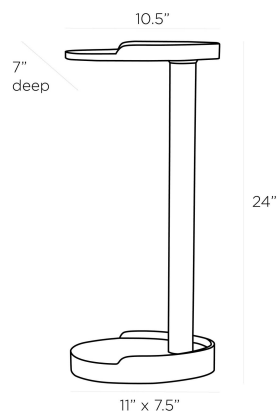

ARTERIO RS

SLADE ACCENT TABLE

6965
Graphite, Aluminum

Our Slade drink table makes a stylish resting place for a martini. Graphite aluminum is molded in a teardrop shape with an offset silhouette. Versatile and small-scale, the pedestal accent can tuck into any space in need of a little edge.

APPEARANCE

Materials	Aluminum, Aluminum
Finishes	Graphite, Graphite
Finish Will Vary	Yes
Top Coat/Sealant	Yes

DIMENSIONS

Overall	W: 11 in x D: 7.5 in x H: 24 in
Foot Print	W: 11 in x D: 7.5 in
Base	H: 2 in
Table Top	W: 10.5 in x D: 7 in x H: 1 in

SHIPPING

Product Weight	13.0 lbs
Gross Weight 1	18.3 lbs
Shipping Box 1	W: 25.5 in x D: 10.5 in x H: 12.5 in

CONTRACT

Contract Suitability	Contract Suitable With Conditions
Contract Conditions	For an additional fee, a clear, protective coating can be added